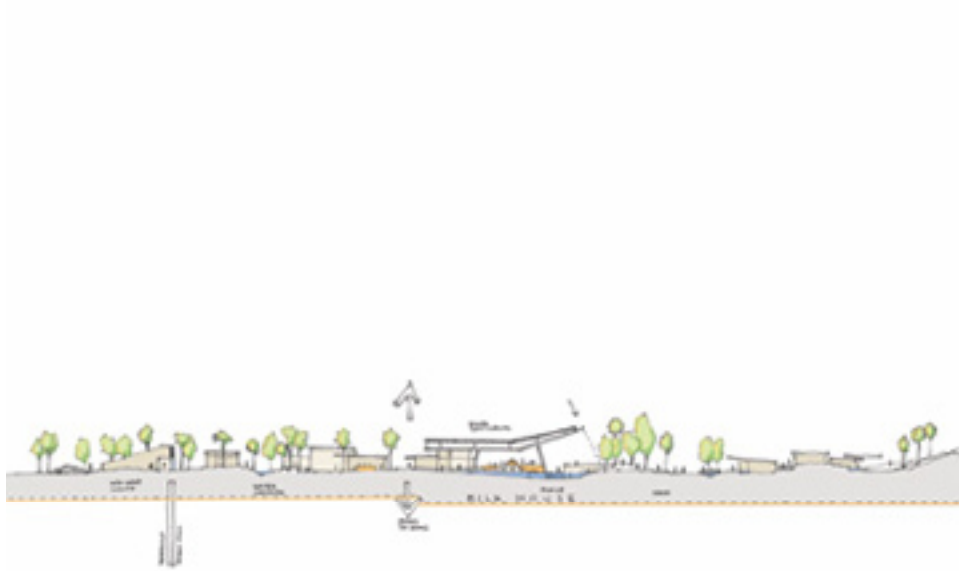

## PROJECT DESCRIPTION

Master plan and conceptual ideation for a large swath of undulating, urban desert land. The available parcels are turned into dimples or "a soft down pillow" to accommodate the requested program. A reimagining of the typical resort and vacation experience, we propose getting lost and found, low density villages, natural intrusions, chance encounters, lost weekends, hotels with no corridors, neighborhoods, imperfect perfection.